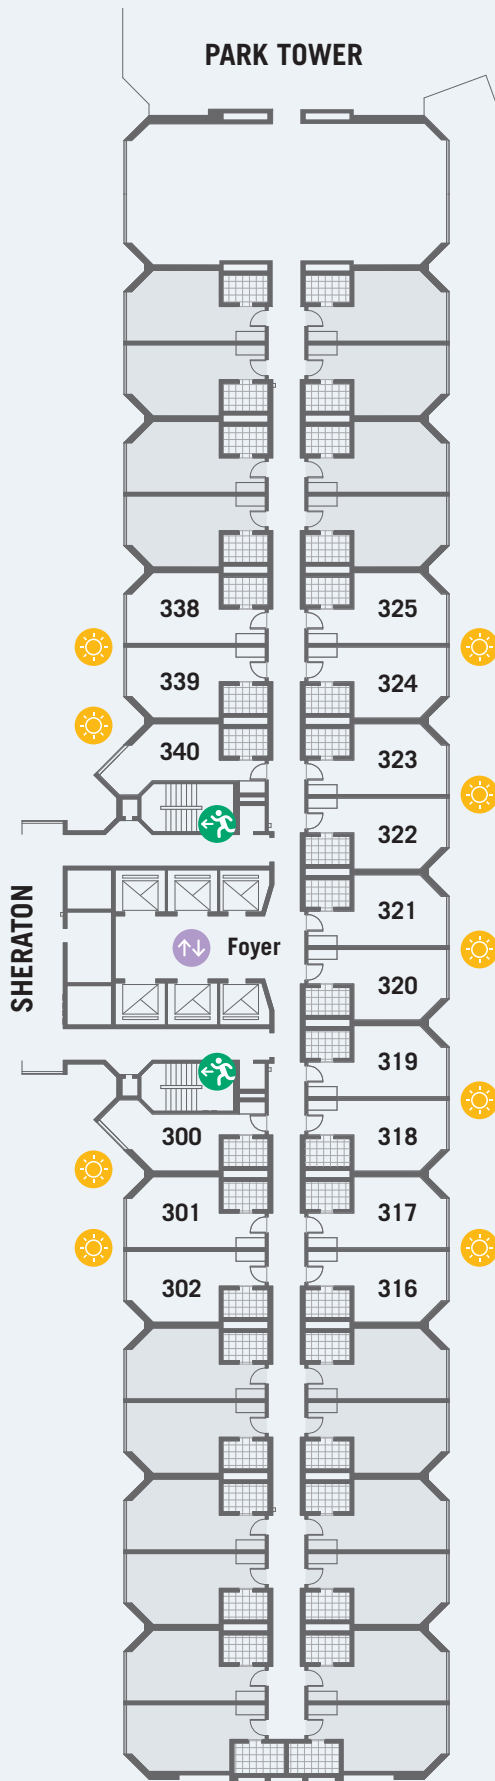

ESPACIOS DE REUNIÓN | MEETING SPACES

3° Piso / Floor

-  Ascensores
Elevators
-  Salida de Emergencia
Emergency Exit
-  Luz natural
Natural light

HOSPITALITY SUITES	Sup m² Sq. meter	Precio U\$\$/Price U\$S	
		Socio Member	No Socio Non Member
	27/29	5500	6600