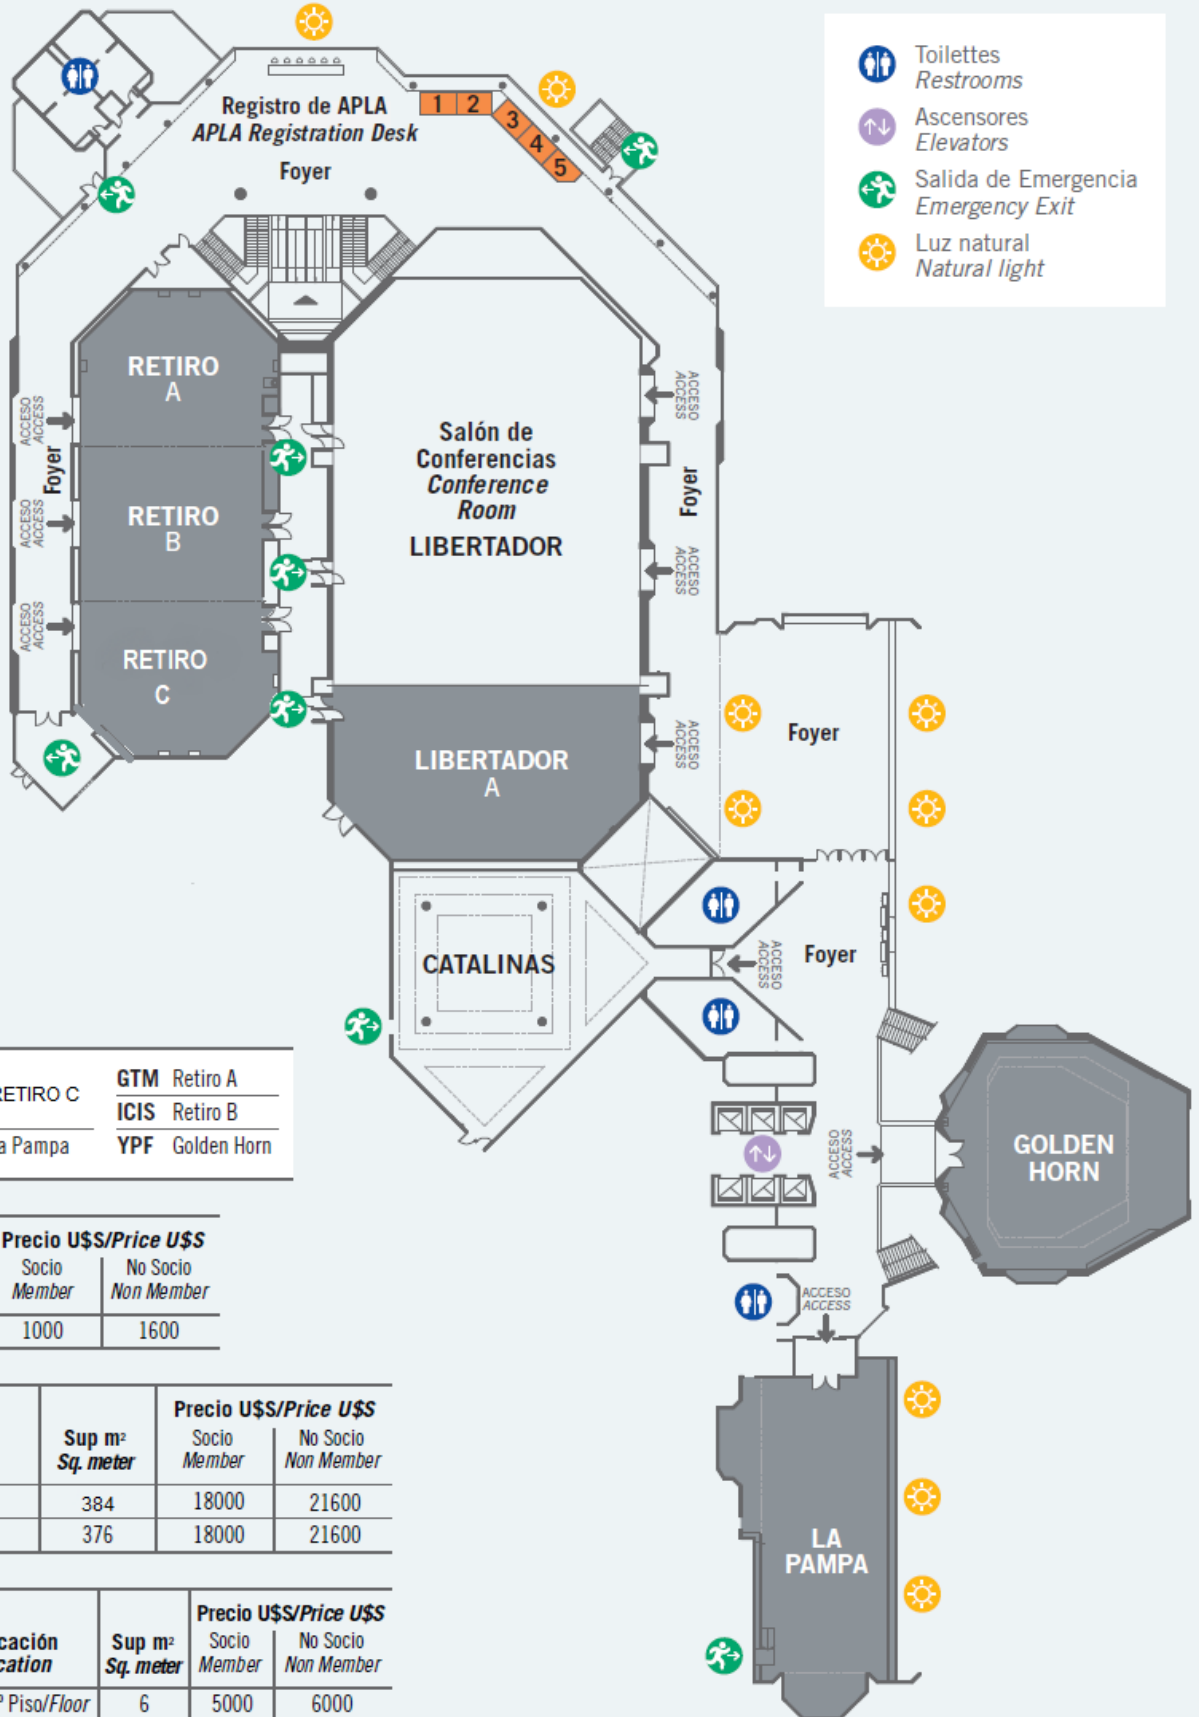

ESPACIOS DE REUNIÓN | MEETING SPACES

1° Piso / Floor

Braskem & Braskem Idesa	RETIRO C	GTM Retiro A
		ICIS Retiro B
Brenntag	La Pampa	YPF Golden Horn

MESAS DE REUNIÓN MEETING TABLES	Precio U\$S/Price U\$S	
	Socio / Member	No Socio / Non Member
	1000	1600

SALONES ROOMS	Sup m² / Sq. meter	Precio U\$S/Price U\$S	
		Socio / Member	No Socio / Non Member
Libertador A	384	18000	21600
Catalinas	376	18000	21600

STANDS BOOTHS	Ubicación / Location	Sup m² / Sq. meter	Precio U\$S/Price U\$S	
			Socio / Member	No Socio / Non Member
01-05	Foyer 1° Piso/Floor	6	5000	6000