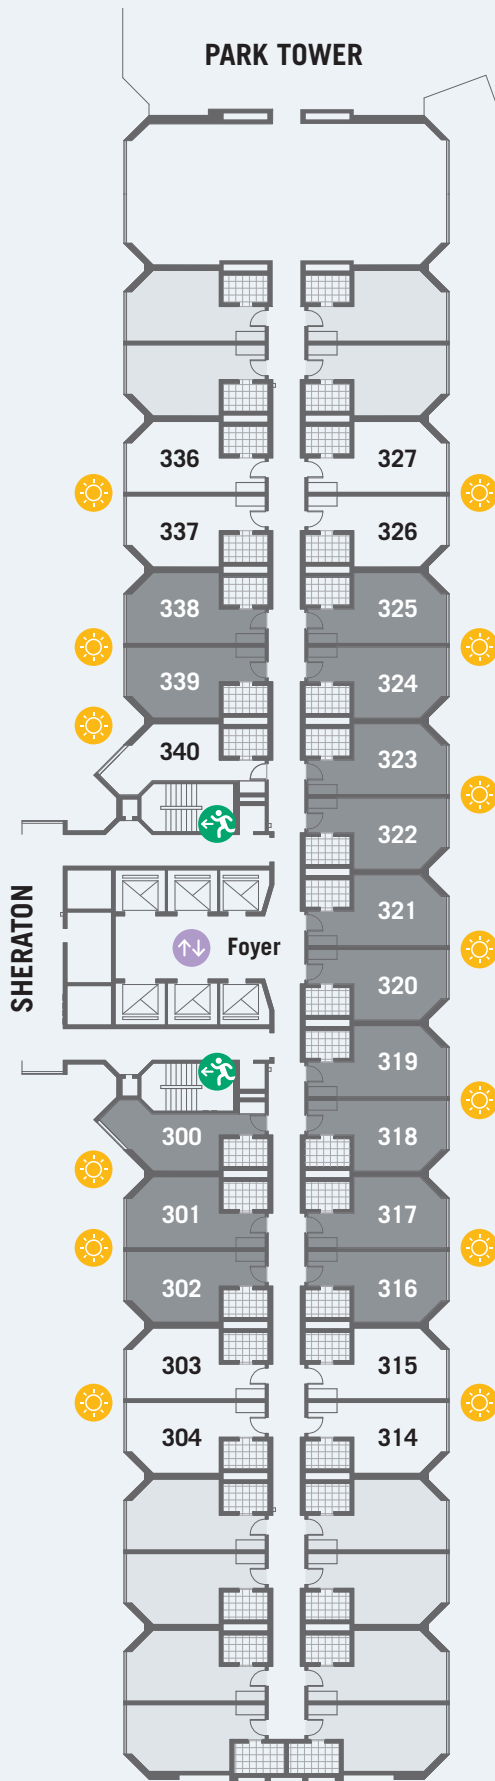

ESPACIOS DE REUNIÓN | MEETING SPACES

3° Piso / Floor

-  Ascensores
Elevators
-  Salida de Emergencia
Emergency Exit
-  Luz natural
Natural light

Calumet	317	Reno	322
Eurotainer	318	Sabic	325
Honeywell UOP	302	Solvay Group	301
Huntsman	324	Stolt Nielsen Limited	338
IHS	321	Stolt Nielsen Limited	339
Methanex	320	Tricon	300
Mitsubishi	316	Ultracargo	319
Newport Tank	323		

HOSPITALITY SUITES	Sup m² Sq. meter	Precio U\$\$/Price U\$\$	
		Socio Member	No Socio Non Member
	27/29	5500	6600